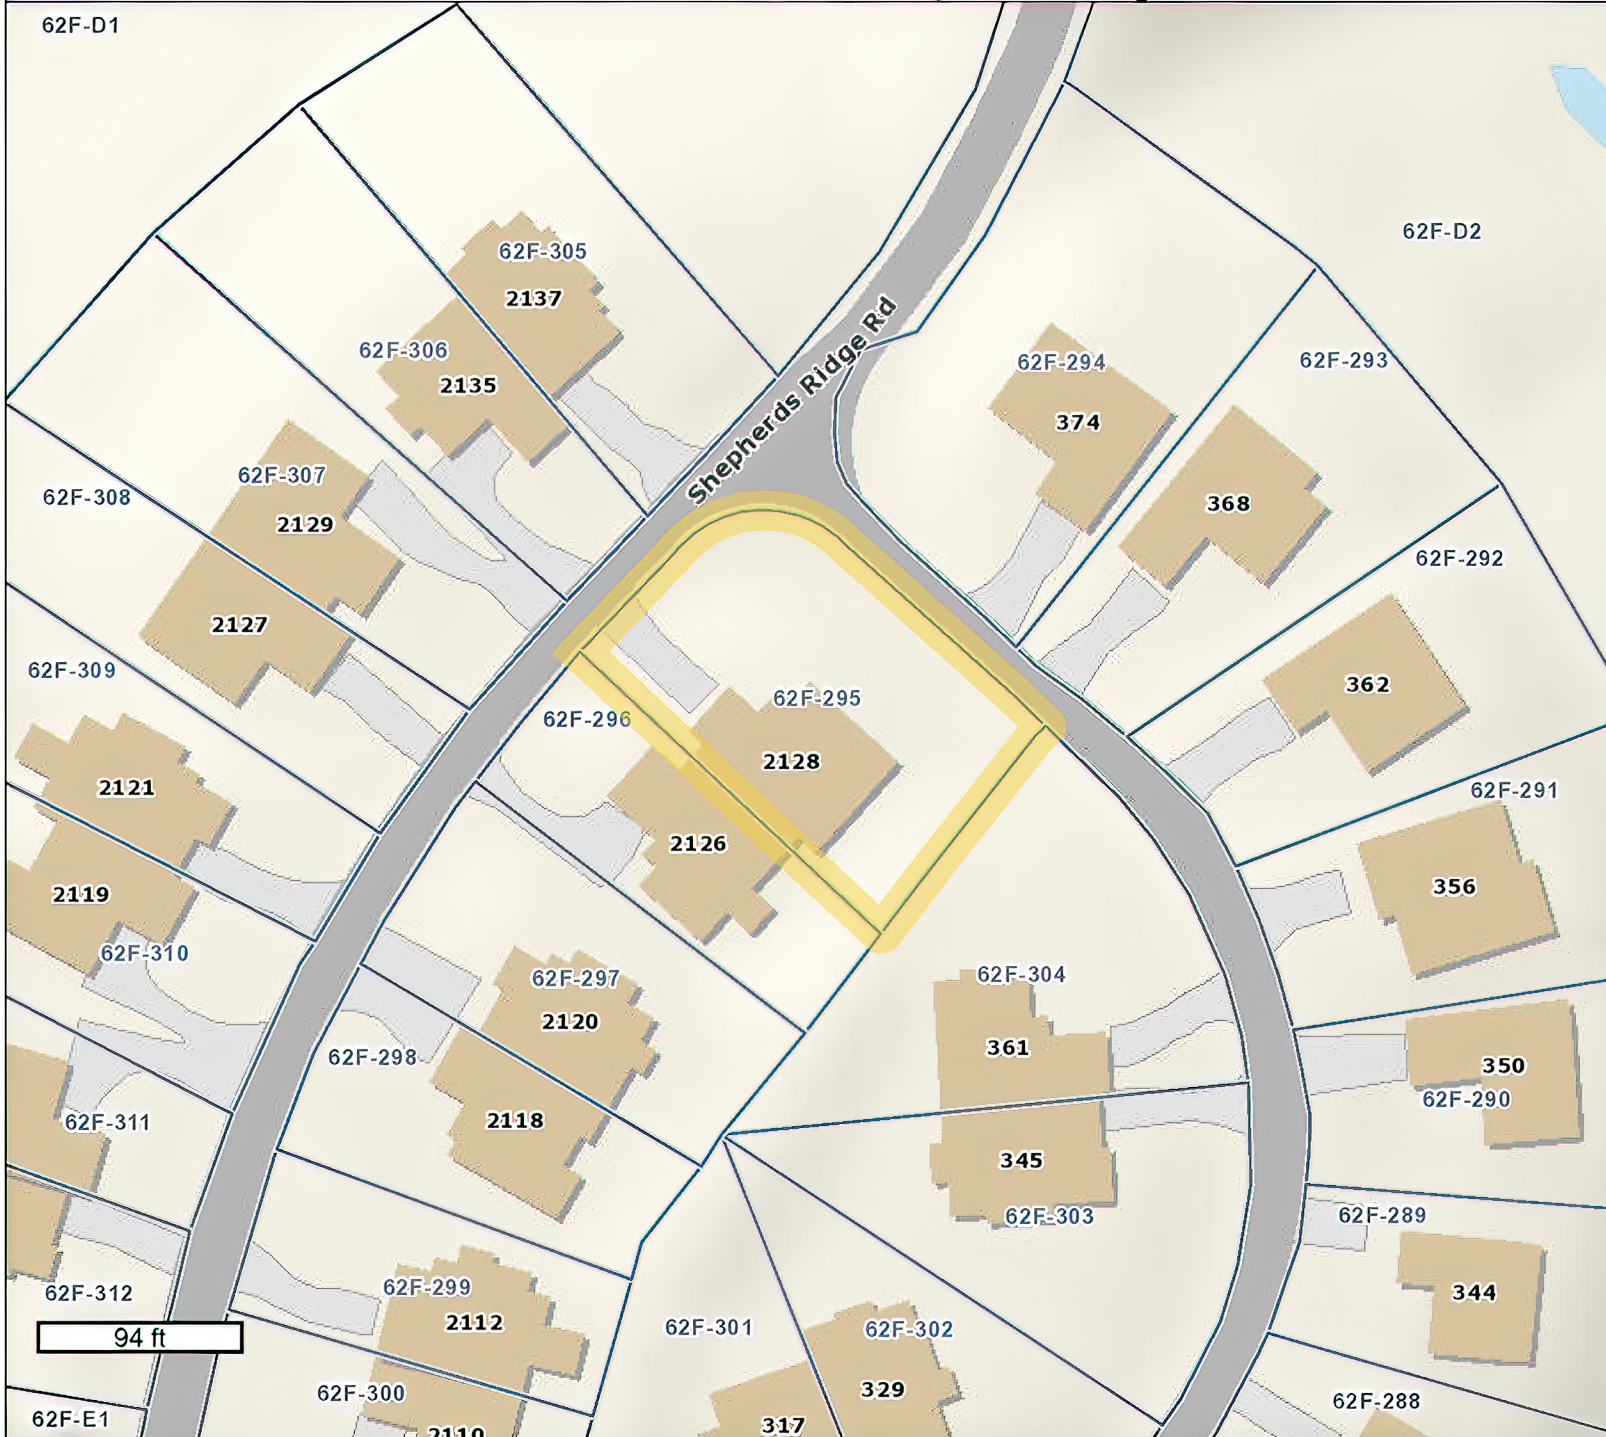

2128 Shepherds Ridge Rd

Legend

(Note: Some items on map may not appear in legend)

Parcel Info

- Parcels

94 ft

GIS-Web
Geographic Data Services
www.albemarle.org/gis
(434) 296-5832